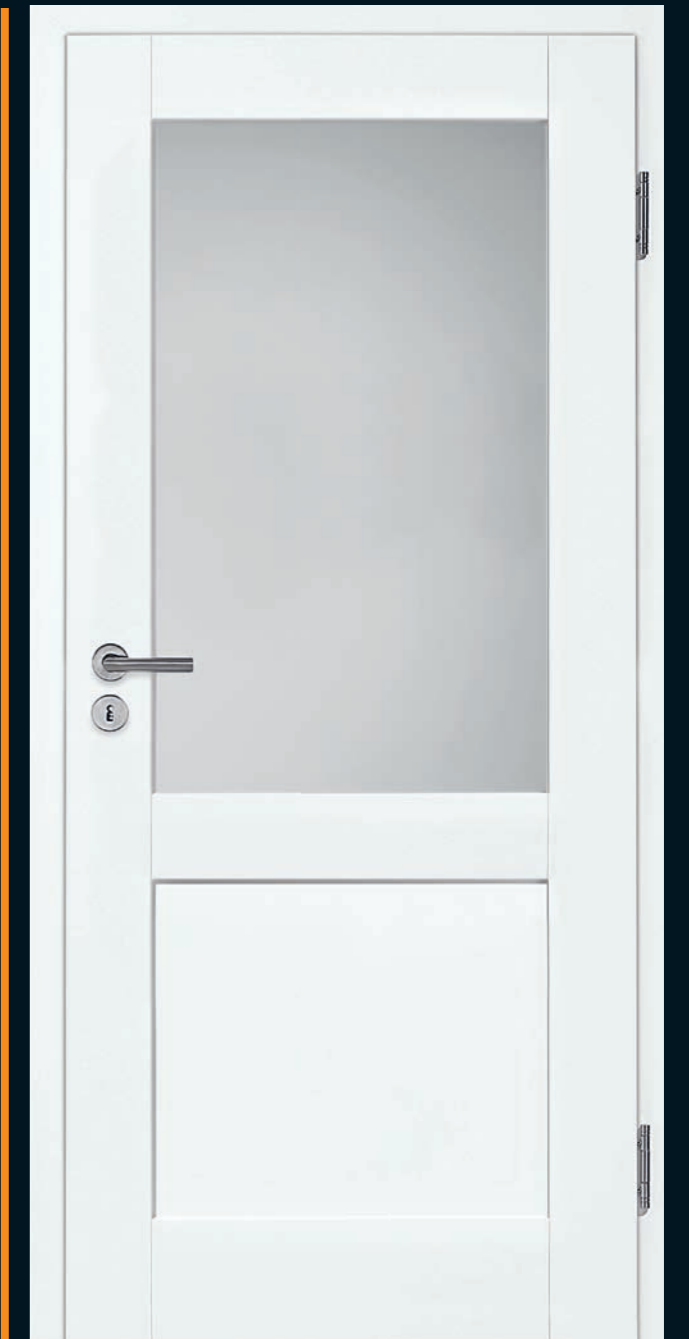

CASA 20, Weißlack, Glas Satinato, Zarge PZ 9